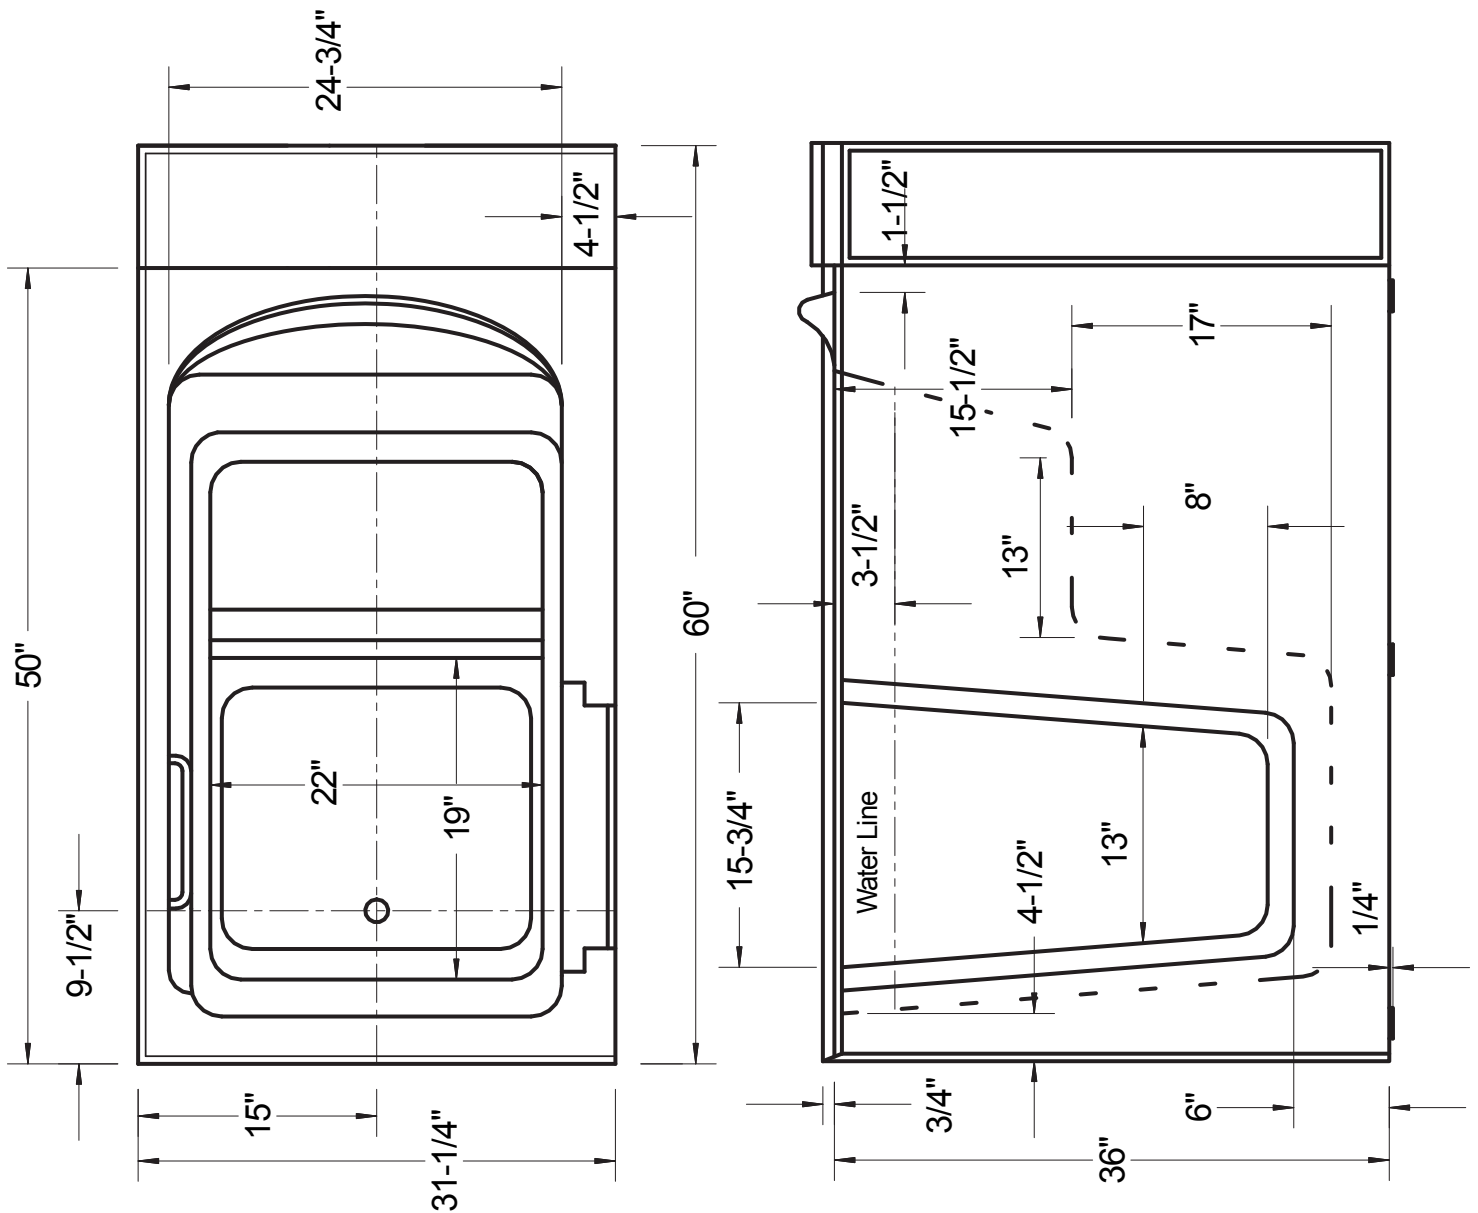

Walk-In Bathtub B3150

Tel. 888.398.5898 Fax 626.568.9520

© 2008 Bliss Tubs